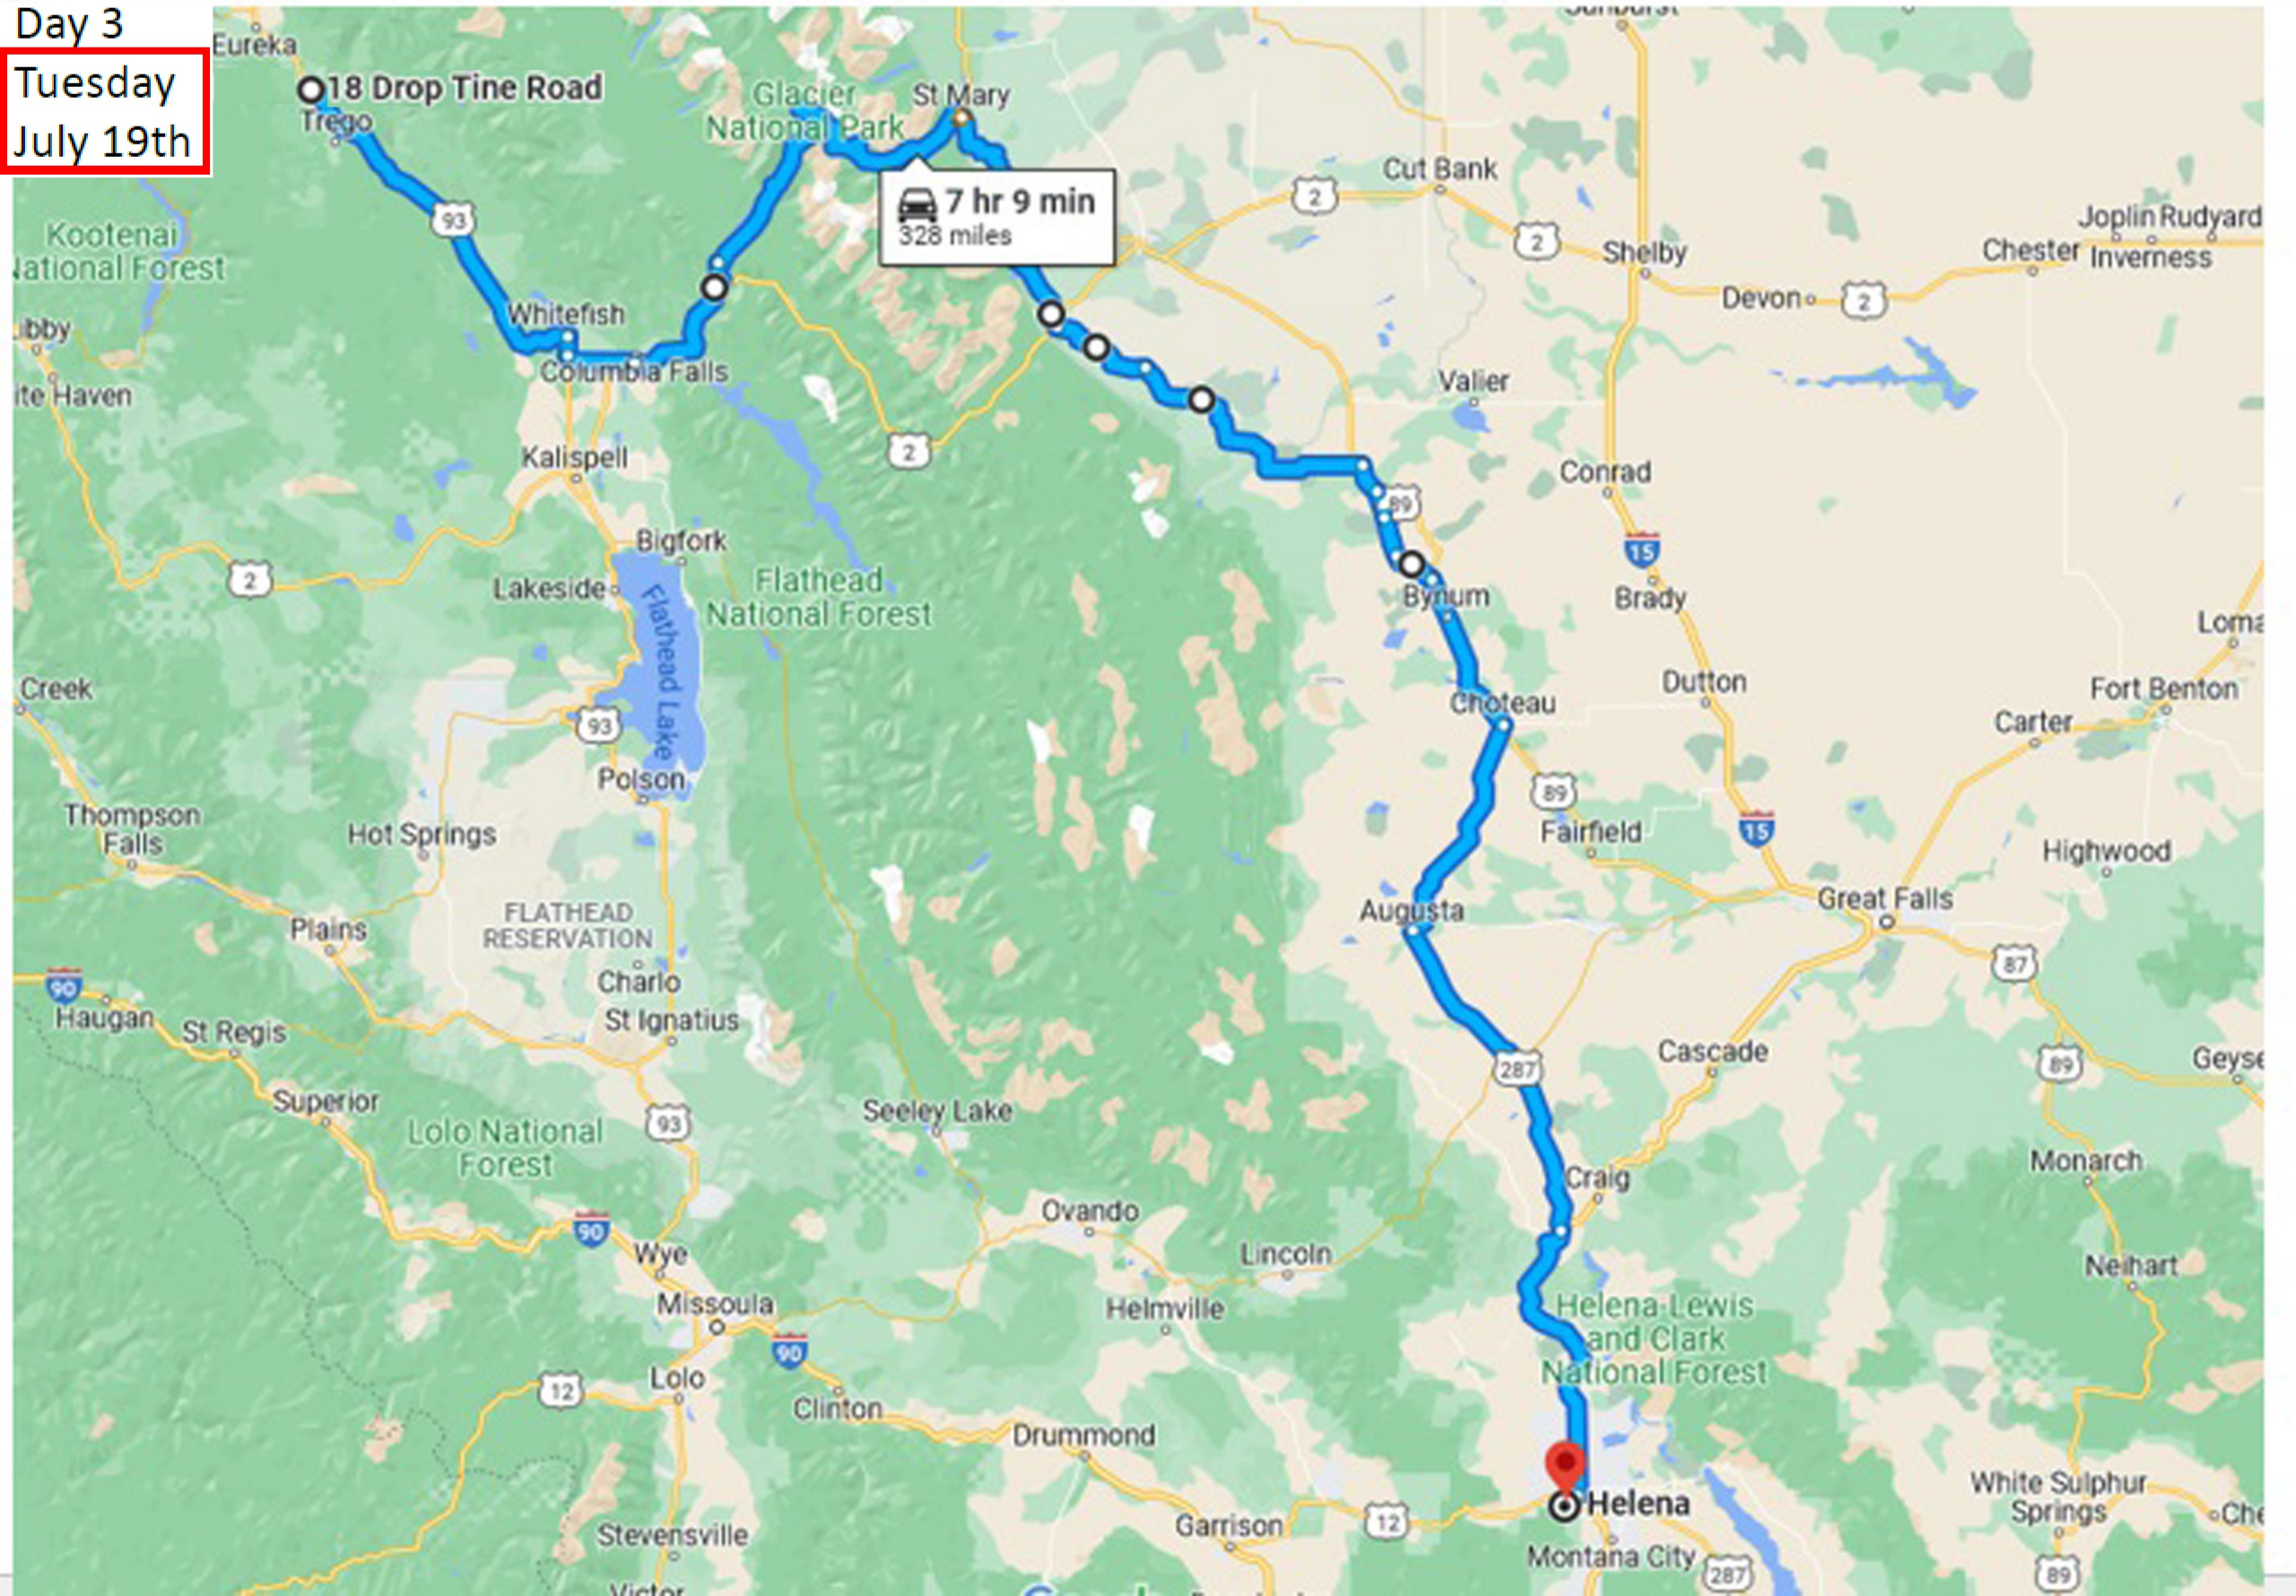

Day 1
Sunday
July 17th

Day 2
Monday
July 18th

Day 3
Tuesday
July 19th

Day 4
Wednesday
July 20th

Day 5

Thursday
July 21th

Sign in

Day 6
Friday
July 22th

Day 7
Saturday
July 23th

Day 8
Sunday
July 24th

Day #	Date	DOTW	Start Town	End Town	Miles	Time
1	July 17th	Sun	Burlington	Colville	293	5h 33min
2	July 18th	Mon	Colville	Tine Road	254	4h 55min
3	July 19th	Tues	Tine Road	Helena	328	7h 09min
4	July 20th	Wed	Helena	Cooke City	324	5h 40min
5	July 21st	Thurs	Cooke City	Idaho Falls	343	7h 19 min
6	July 22nd	Fri	Idaho Falls	McCall	370	6h 50min
7	July 23rd	Sat	McCall	Lewiston	260	7h 00min
8	July 24rd	Sun	Lewiston	Snohomish	342	6h 30min
TOTAL					2514	50h 56min

JULY 2022						
SUN	MON	TUE	WED	THU	FRI	SAT
					1	2
3	4	5	6	7	8	9
10	11	12	13	14	15	16
17	18	19	20	21	22	23
24	25	26	27	28	29	30
31						