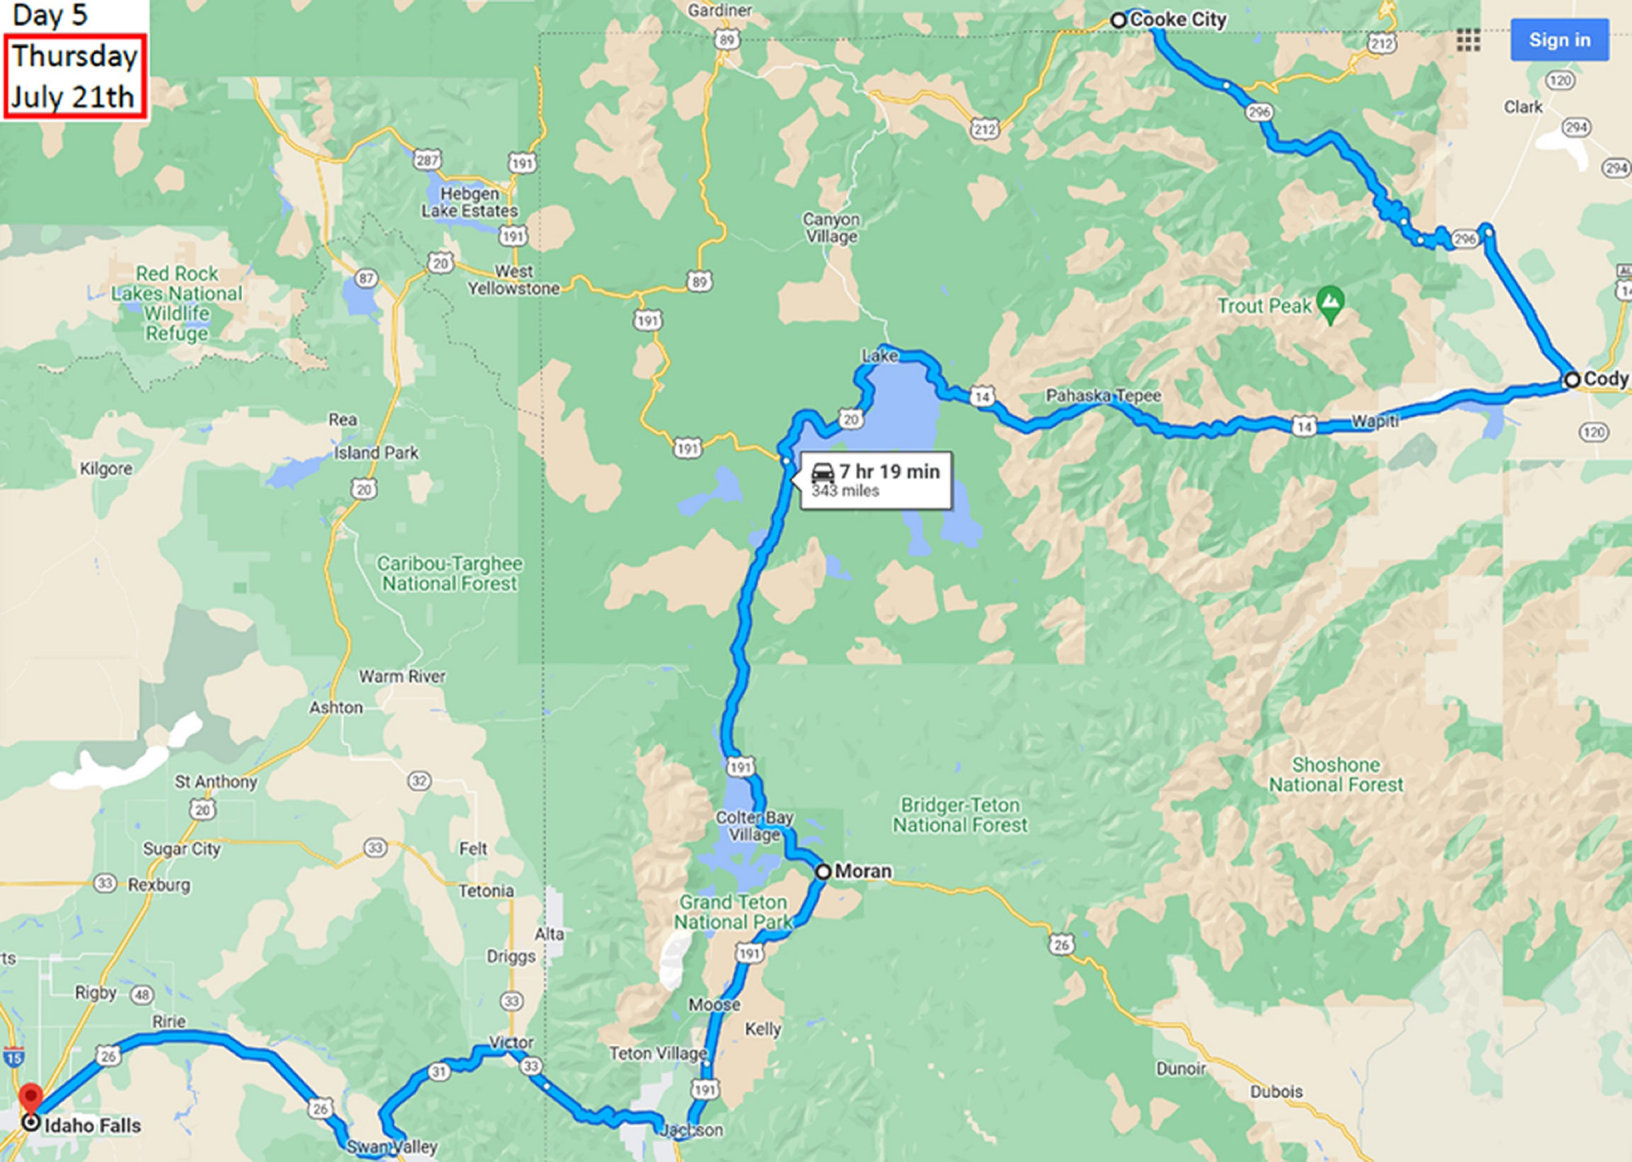

Day 1
Sunday
July 17th

Day 2
Monday
July 18th

Day 3
Tuesday
July 19th

Day 4
Wednesday
July 20th

Day 5

Thursday
July 21th

Sign in

Day 6
Friday
July 22th

Day 7
Saturday
July 23th

Day 8
Sunday
July 24th

Day #	Date	DOTW	Start Town	End Town	Miles	Time
1	July 17th	Sun	Burlington	Colville	293	5h 33min
2	July 18th	Mon	Colville	Tine Road	254	4h 55min
3	July 19th	Tues	Tine Road	Helena	328	7h 09min
4	July 20th	Wed	Helena	Cooke City	324	5h 40min
5	July 21st	Thurs	Cooke City	Idaho Falls	343	7h 19 min
6	July 22nd	Fri	Idaho Falls	McCall	370	6h 50min
7	July 23rd	Sat	McCall	Lewiston	260	7h 00min
8	July 24rd	Sun	Lewiston	Snohomish	342	6h 30min
TOTAL					2514	50h 56min

JULY 2022						
SUN	MON	TUE	WED	THU	FRI	SAT
					1	2
3	4	5	6	7	8	9
10	11	12	13	14	15	16
17	18	19	20	21	22	23
24	25	26	27	28	29	30
31						