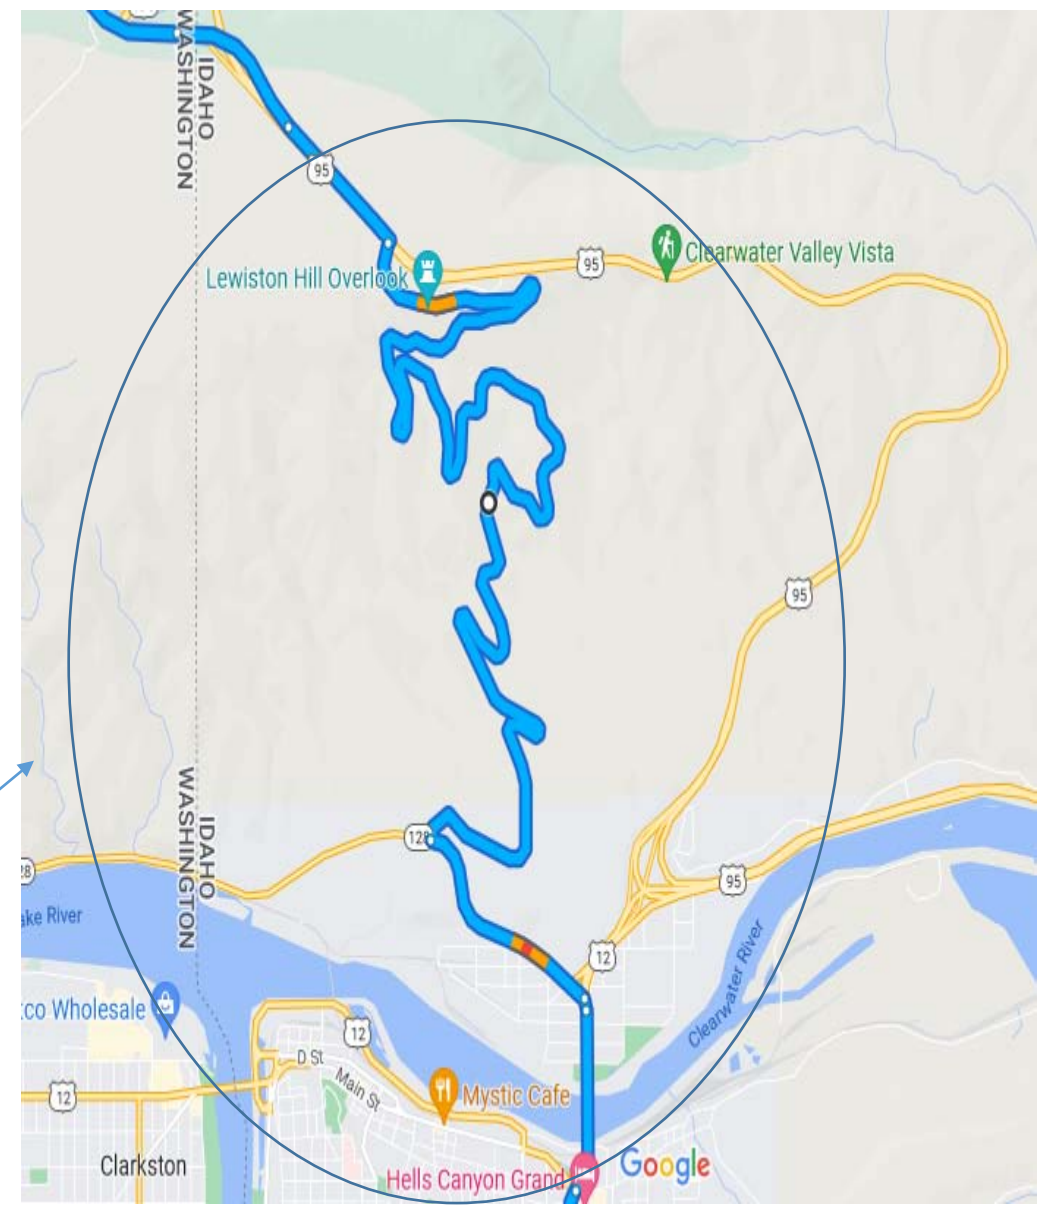

Day 1
Sunday
July 17th

Day 2
Monday
July 18th

Day 3
Tuesday
July 19th

Day 4
Wednesday
July 20th

Day 5

Thursday
July 21th

Sign in

Day 6
Friday
July 22th

Day 7
Saturday
July 23th

Day 8
Sunday
July 24th

Day #	Date	DOTW	Start Town	End Town	Miles	Time
1	July 17th	Sun	Burlington	Colville	293	5h 33min
2	July 18th	Mon	Colville	Tine Road	254	4h 55min
3	July 19th	Tues	Tine Road	Helena	328	7h 09min
4	July 20th	Wed	Helena	Cooke City	324	5h 40min
5	July 21st	Thurs	Cooke City	Idaho Falls	343	7h 19 min
6	July 22nd	Fri	Idaho Falls	McCall	370	6h 50min
7	July 23rd	Sat	McCall	Lewiston	260	7h 00min
8	July 24rd	Sun	Lewiston	Snohomish	342	6h 30min
TOTAL					2514	50h 56min

JULY 2022						
SUN	MON	TUE	WED	THU	FRI	SAT
					1	2
3	4	5	6	7	8	9
10	11	12	13	14	15	16
17	18	19	20	21	22	23
24	25	26	27	28	29	30
31						