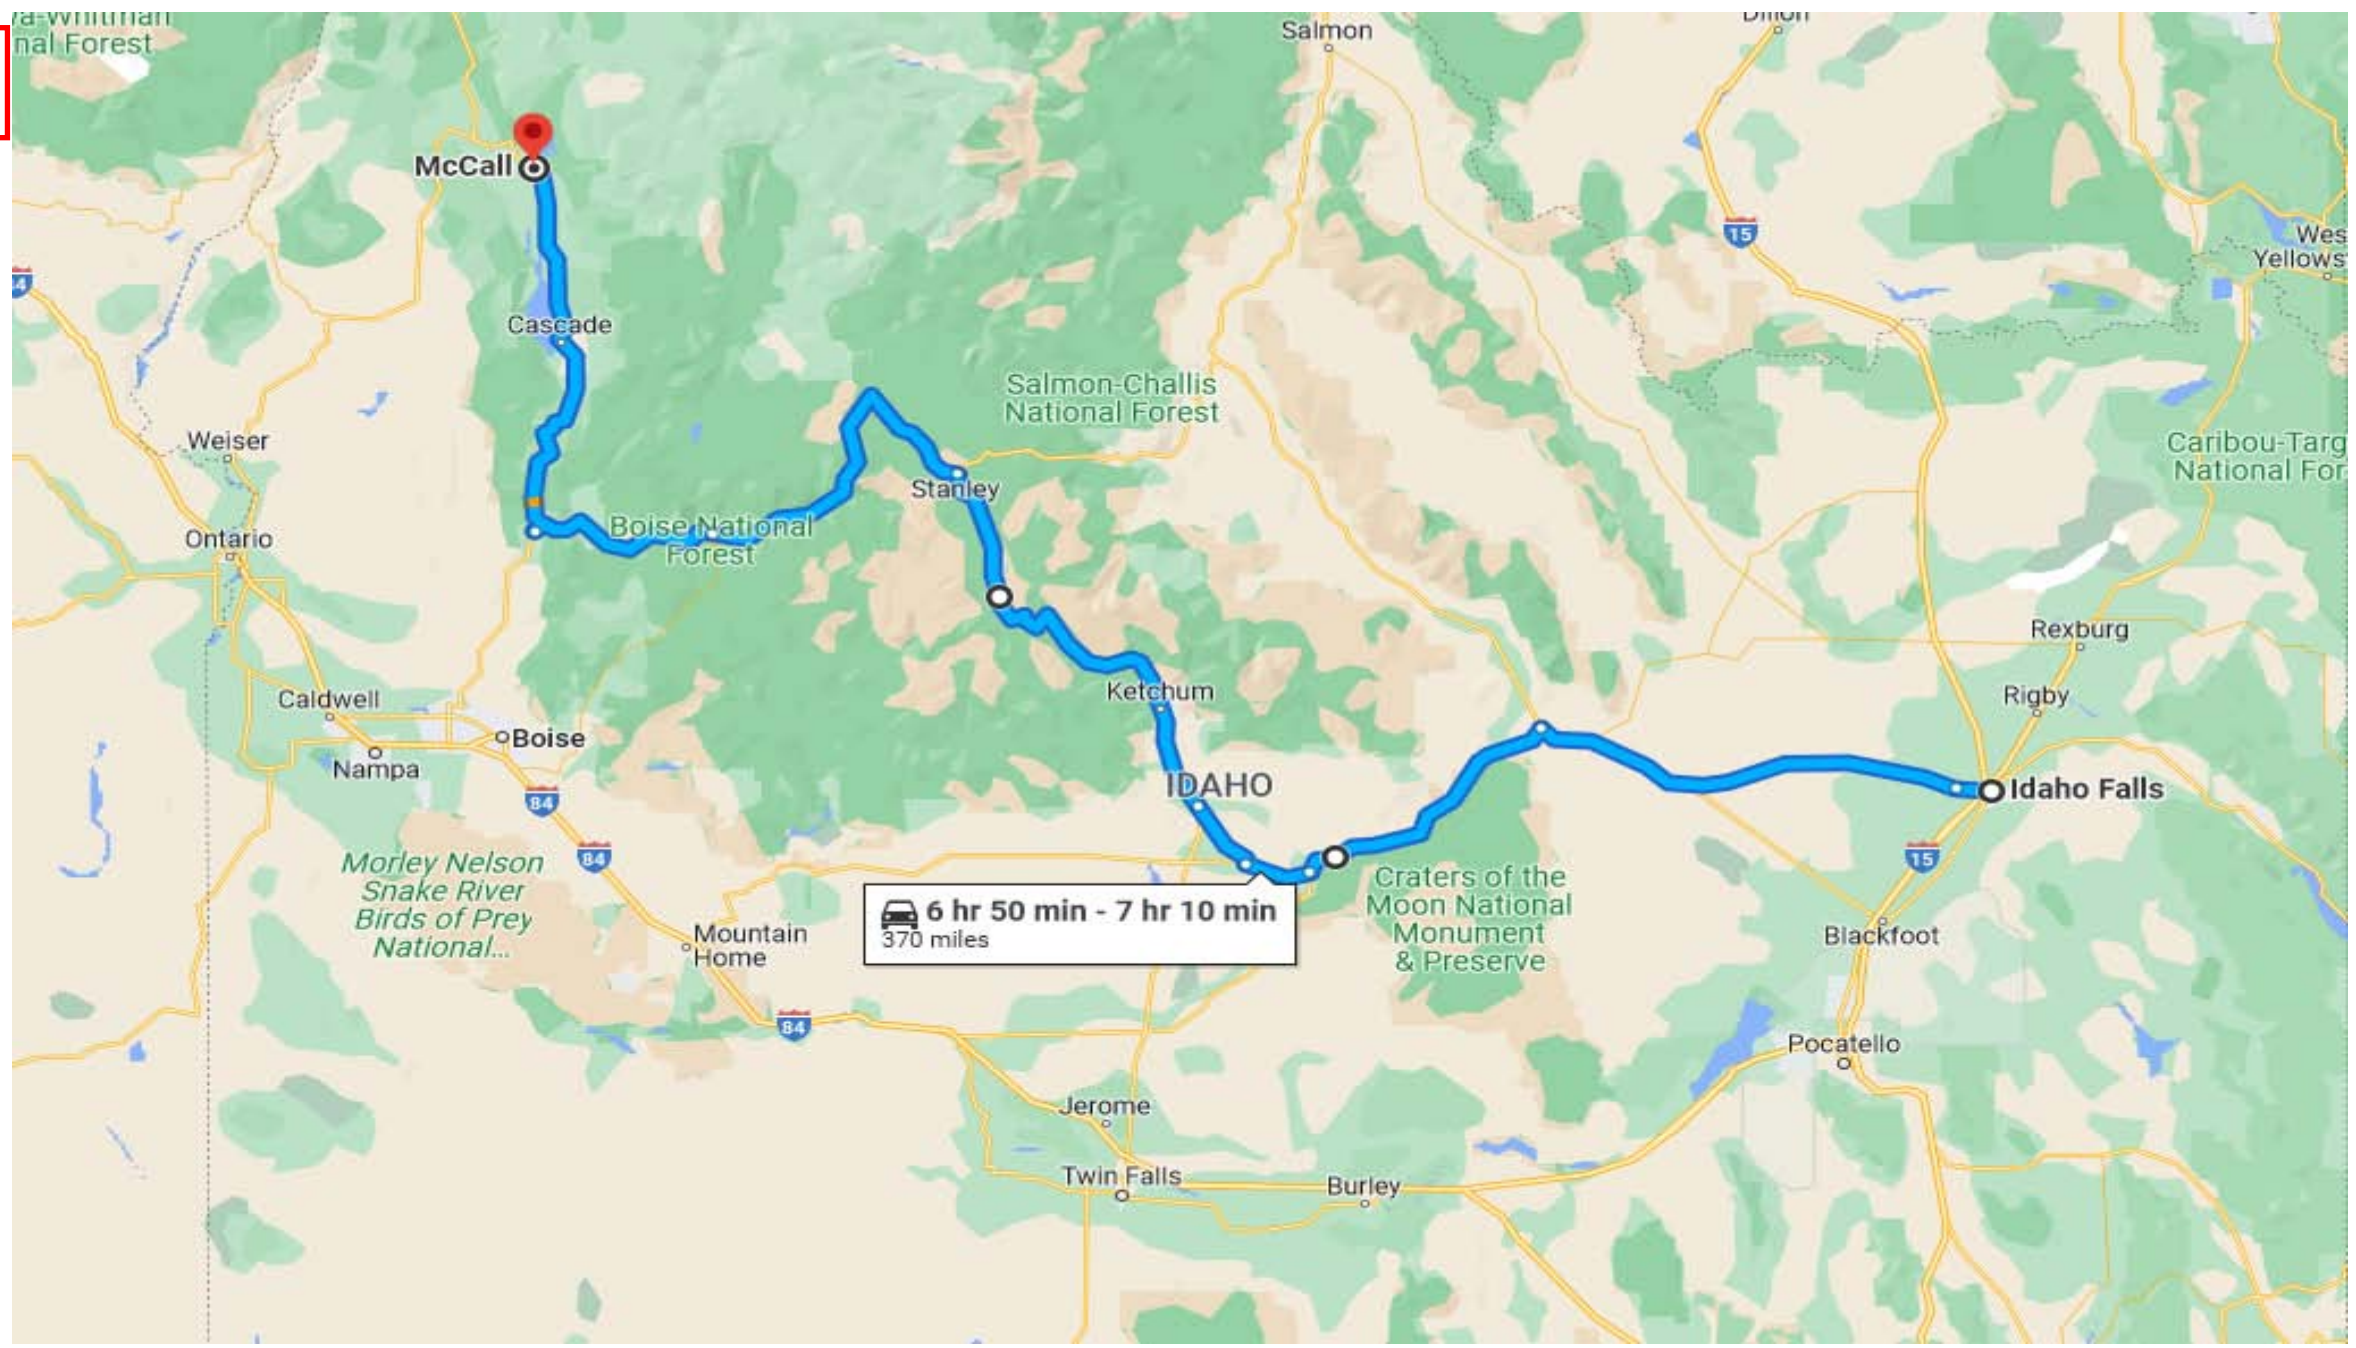

Day 1
Sunday
July 17th

Day 2
Monday
July 18th

Day 3
Tuesday
July 19th

Day 4
Wednesday
July 20th

Day 5

Thursday
July 21th

Sign in

Day 6
Friday
July 22th

Day 7
Saturday
July 23th

Day 8
Sunday
July 24th

Day #	Date	DOTW	Start Town	End Town	Miles	Time
1	July 17th	Sun	Burlington	Colville	293	5h 33min
2	July 18th	Mon	Colville	Tine Road	254	4h 55min
3	July 19th	Tues	Tine Road	Helena	328	7h 09min
4	July 20th	Wed	Helena	Cooke City	324	5h 40min
5	July 21st	Thurs	Cooke City	Idaho Falls	343	7h 19 min
6	July 22nd	Fri	Idaho Falls	McCall	370	6h 50min
7	July 23rd	Sat	McCall	Lewiston	260	7h 00min
8	July 24rd	Sun	Lewiston	Snohomish	342	6h 30min
TOTAL					2514	50h 56min

JULY 2022						
SUN	MON	TUE	WED	THU	FRI	SAT
					1	2
3	4	5	6	7	8	9
10	11	12	13	14	15	16
17	18	19	20	21	22	23
24	25	26	27	28	29	30
31						