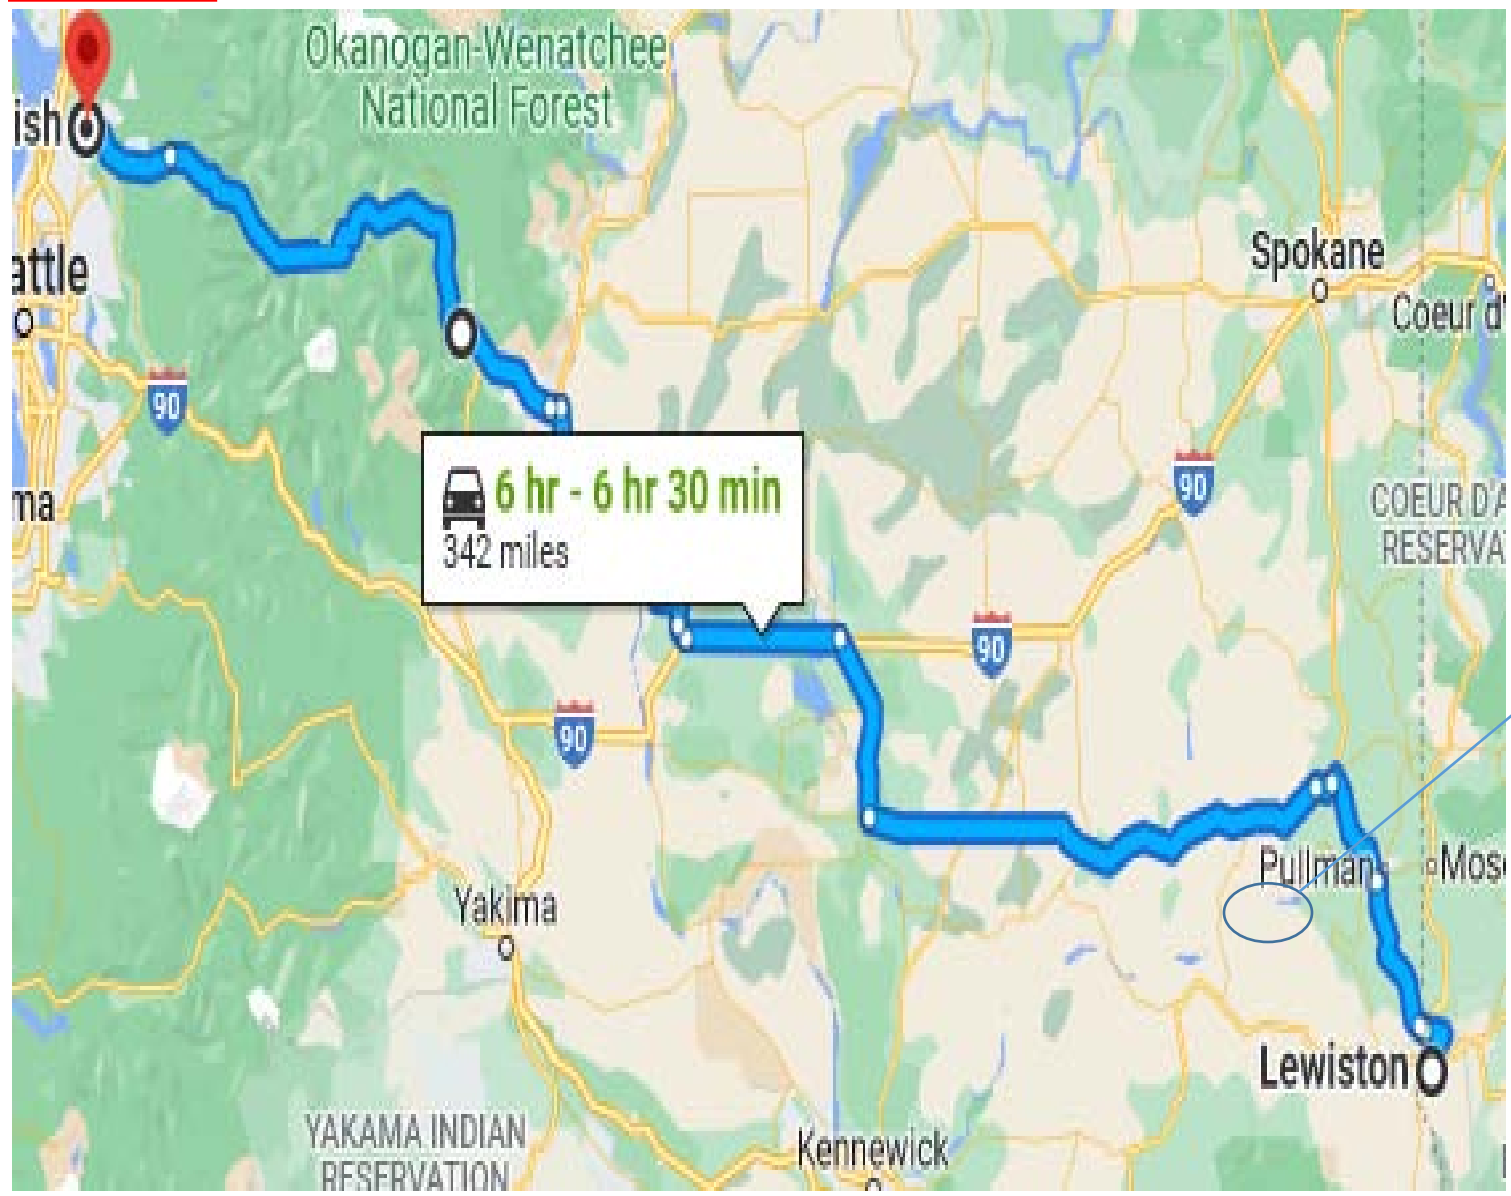

Day 1
Sunday
July 17th

Day 2
Monday
July 18th

Day 3
Tuesday
July 19th

Day 4
Wednesday
July 20th

Day 5

Thursday
July 21th

Sign in

Day 6
Friday
July 22th

Day 7
Saturday
July 23th

Day 8
Sunday
July 24th

Day #	Date	DOTW	Start Town	End Town	Miles	Time
1	July 17th	Sun	Burlington	Colville	293	5h 33min
2	July 18th	Mon	Colville	Tine Road	254	4h 55min
3	July 19th	Tues	Tine Road	Helena	328	7h 09min
4	July 20th	Wed	Helena	Cooke City	324	5h 40min
5	July 21st	Thurs	Cooke City	Idaho Falls	343	7h 19 min
6	July 22nd	Fri	Idaho Falls	McCall	370	6h 50min
7	July 23rd	Sat	McCall	Lewiston	260	7h 00min
8	July 24rd	Sun	Lewiston	Snohomish	342	6h 30min
TOTAL					2514	50h 56min

JULY 2022						
SUN	MON	TUE	WED	THU	FRI	SAT
					1	2
3	4	5	6	7	8	9
10	11	12	13	14	15	16
17	18	19	20	21	22	23
24	25	26	27	28	29	30
31						