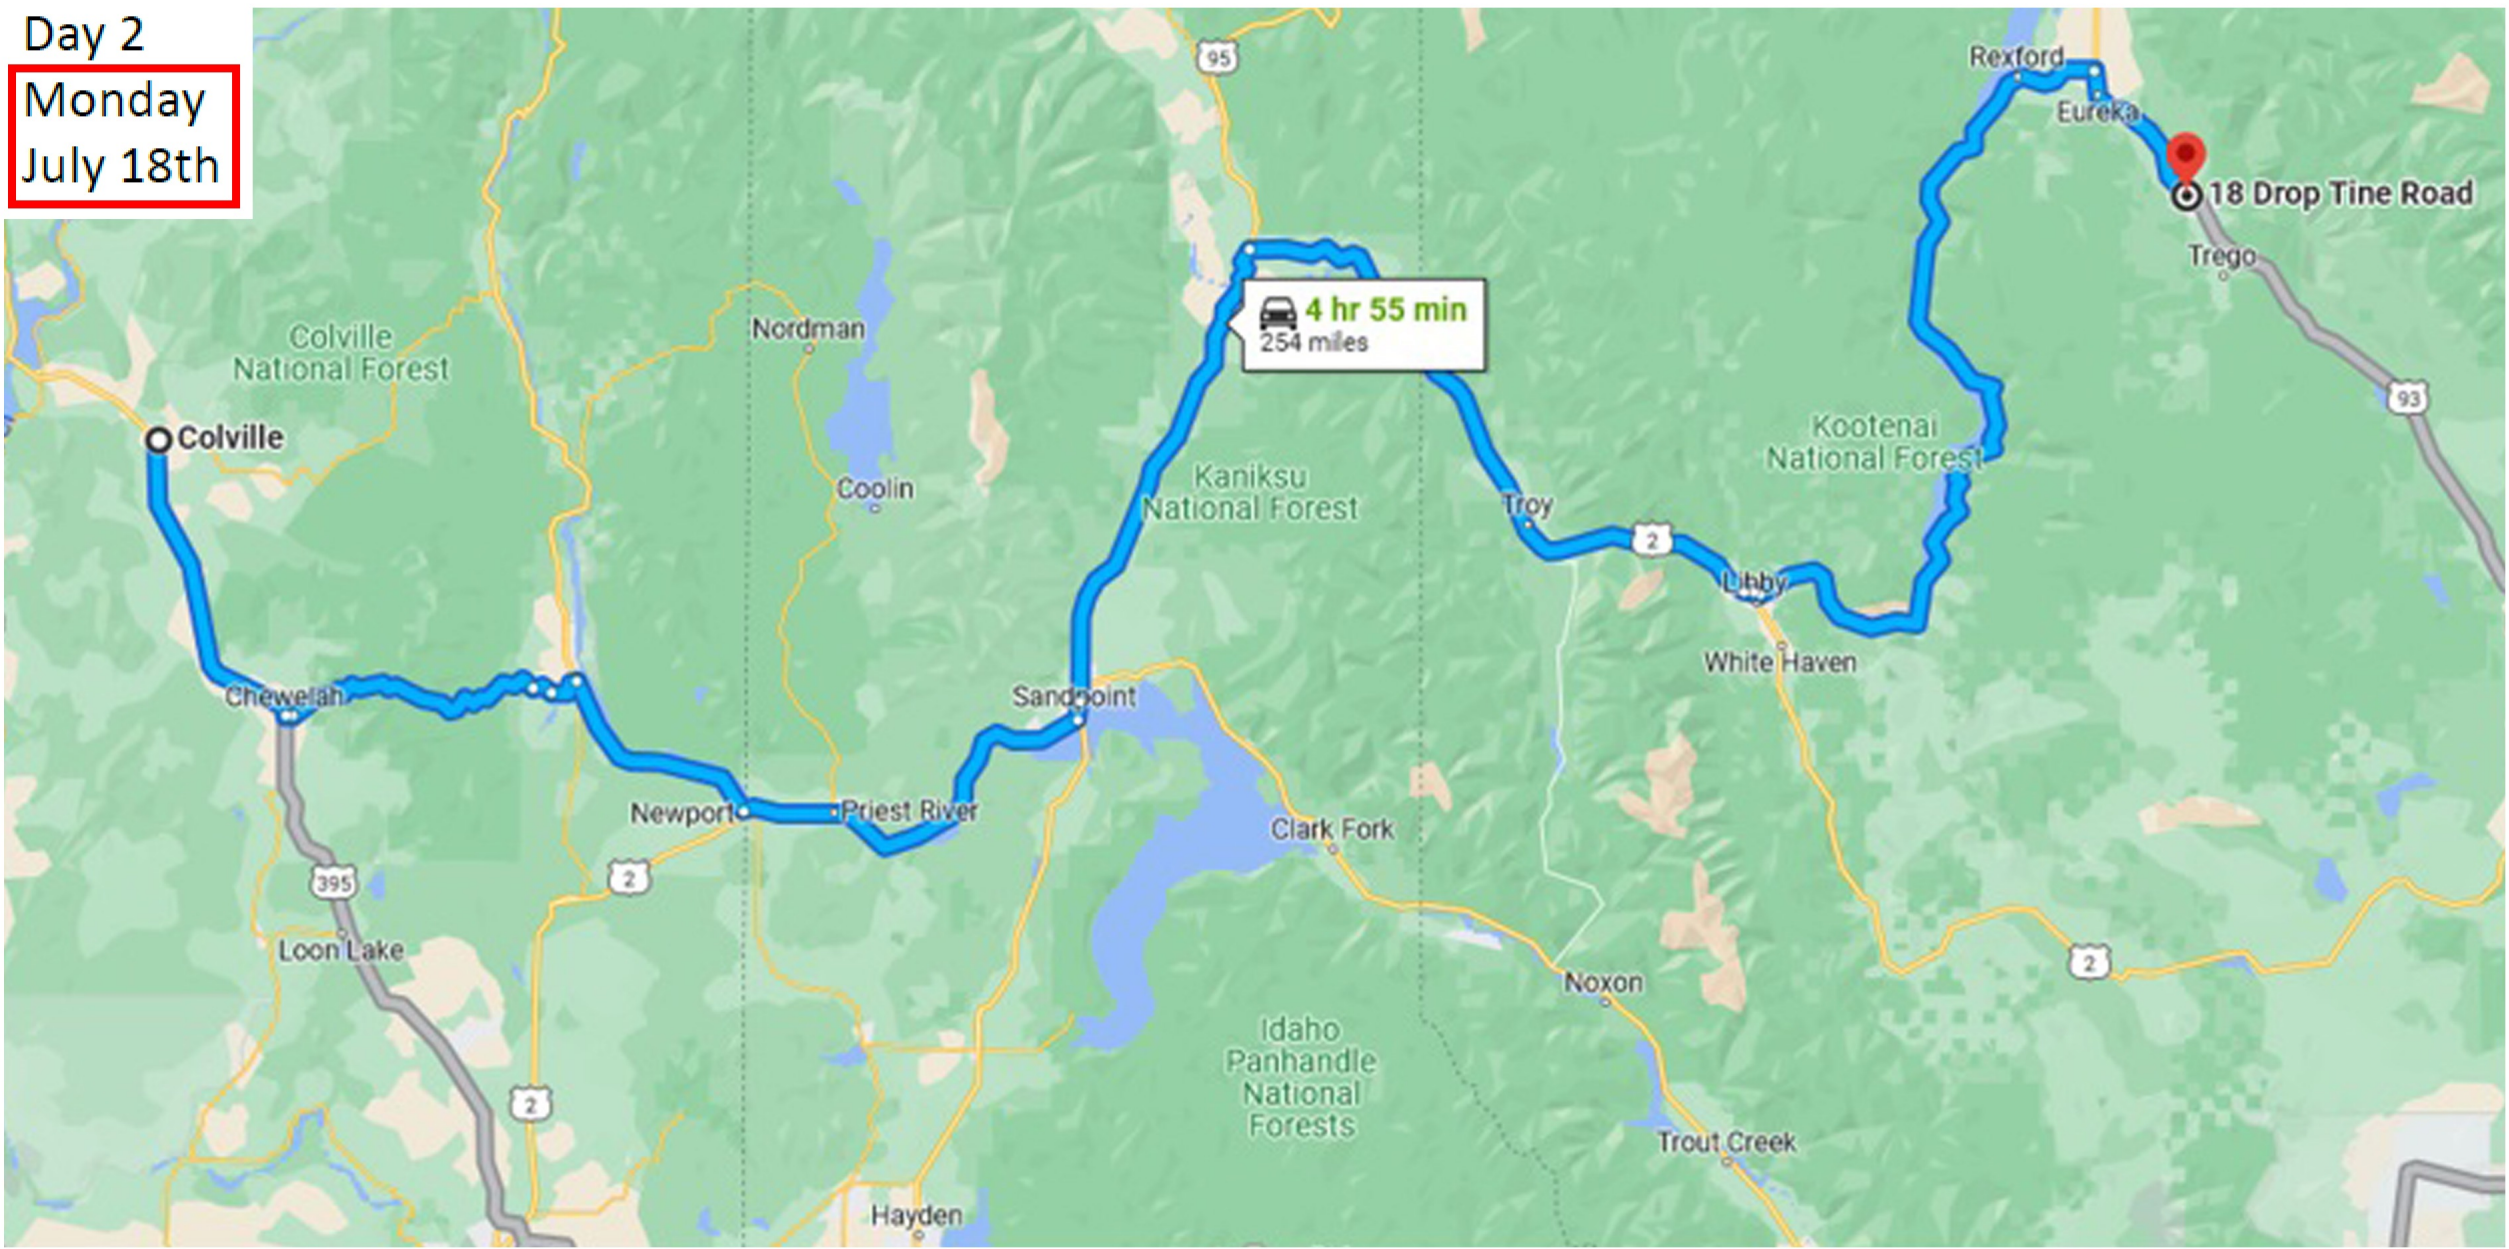

Day 1
Sunday
July 17th

Day 2
Monday
July 18th

Day 3
Tuesday
July 19th

Day 4
Wednesday
July 20th

Day 5

Thursday
July 21th

Sign in

Day 6
Friday
July 22th

Day 7
Saturday
July 23th

Day 8
Sunday
July 24th

Day #	Date	DOTW	Start Town	End Town	Miles	Time
1	July 17th	Sun	Burlington	Colville	293	5h 33min
2	July 18th	Mon	Colville	Tine Road	254	4h 55min
3	July 19th	Tues	Tine Road	Helena	328	7h 09min
4	July 20th	Wed	Helena	Cooke City	324	5h 40min
5	July 21st	Thurs	Cooke City	Idaho Falls	343	7h 19 min
6	July 22nd	Fri	Idaho Falls	McCall	370	6h 50min
7	July 23rd	Sat	McCall	Lewiston	260	7h 00min
8	July 24rd	Sun	Lewiston	Snohomish	342	6h 30min
TOTAL					2514	50h 56min

JULY 2022						
SUN	MON	TUE	WED	THU	FRI	SAT
					1	2
3	4	5	6	7	8	9
10	11	12	13	14	15	16
17	18	19	20	21	22	23
24	25	26	27	28	29	30
31						