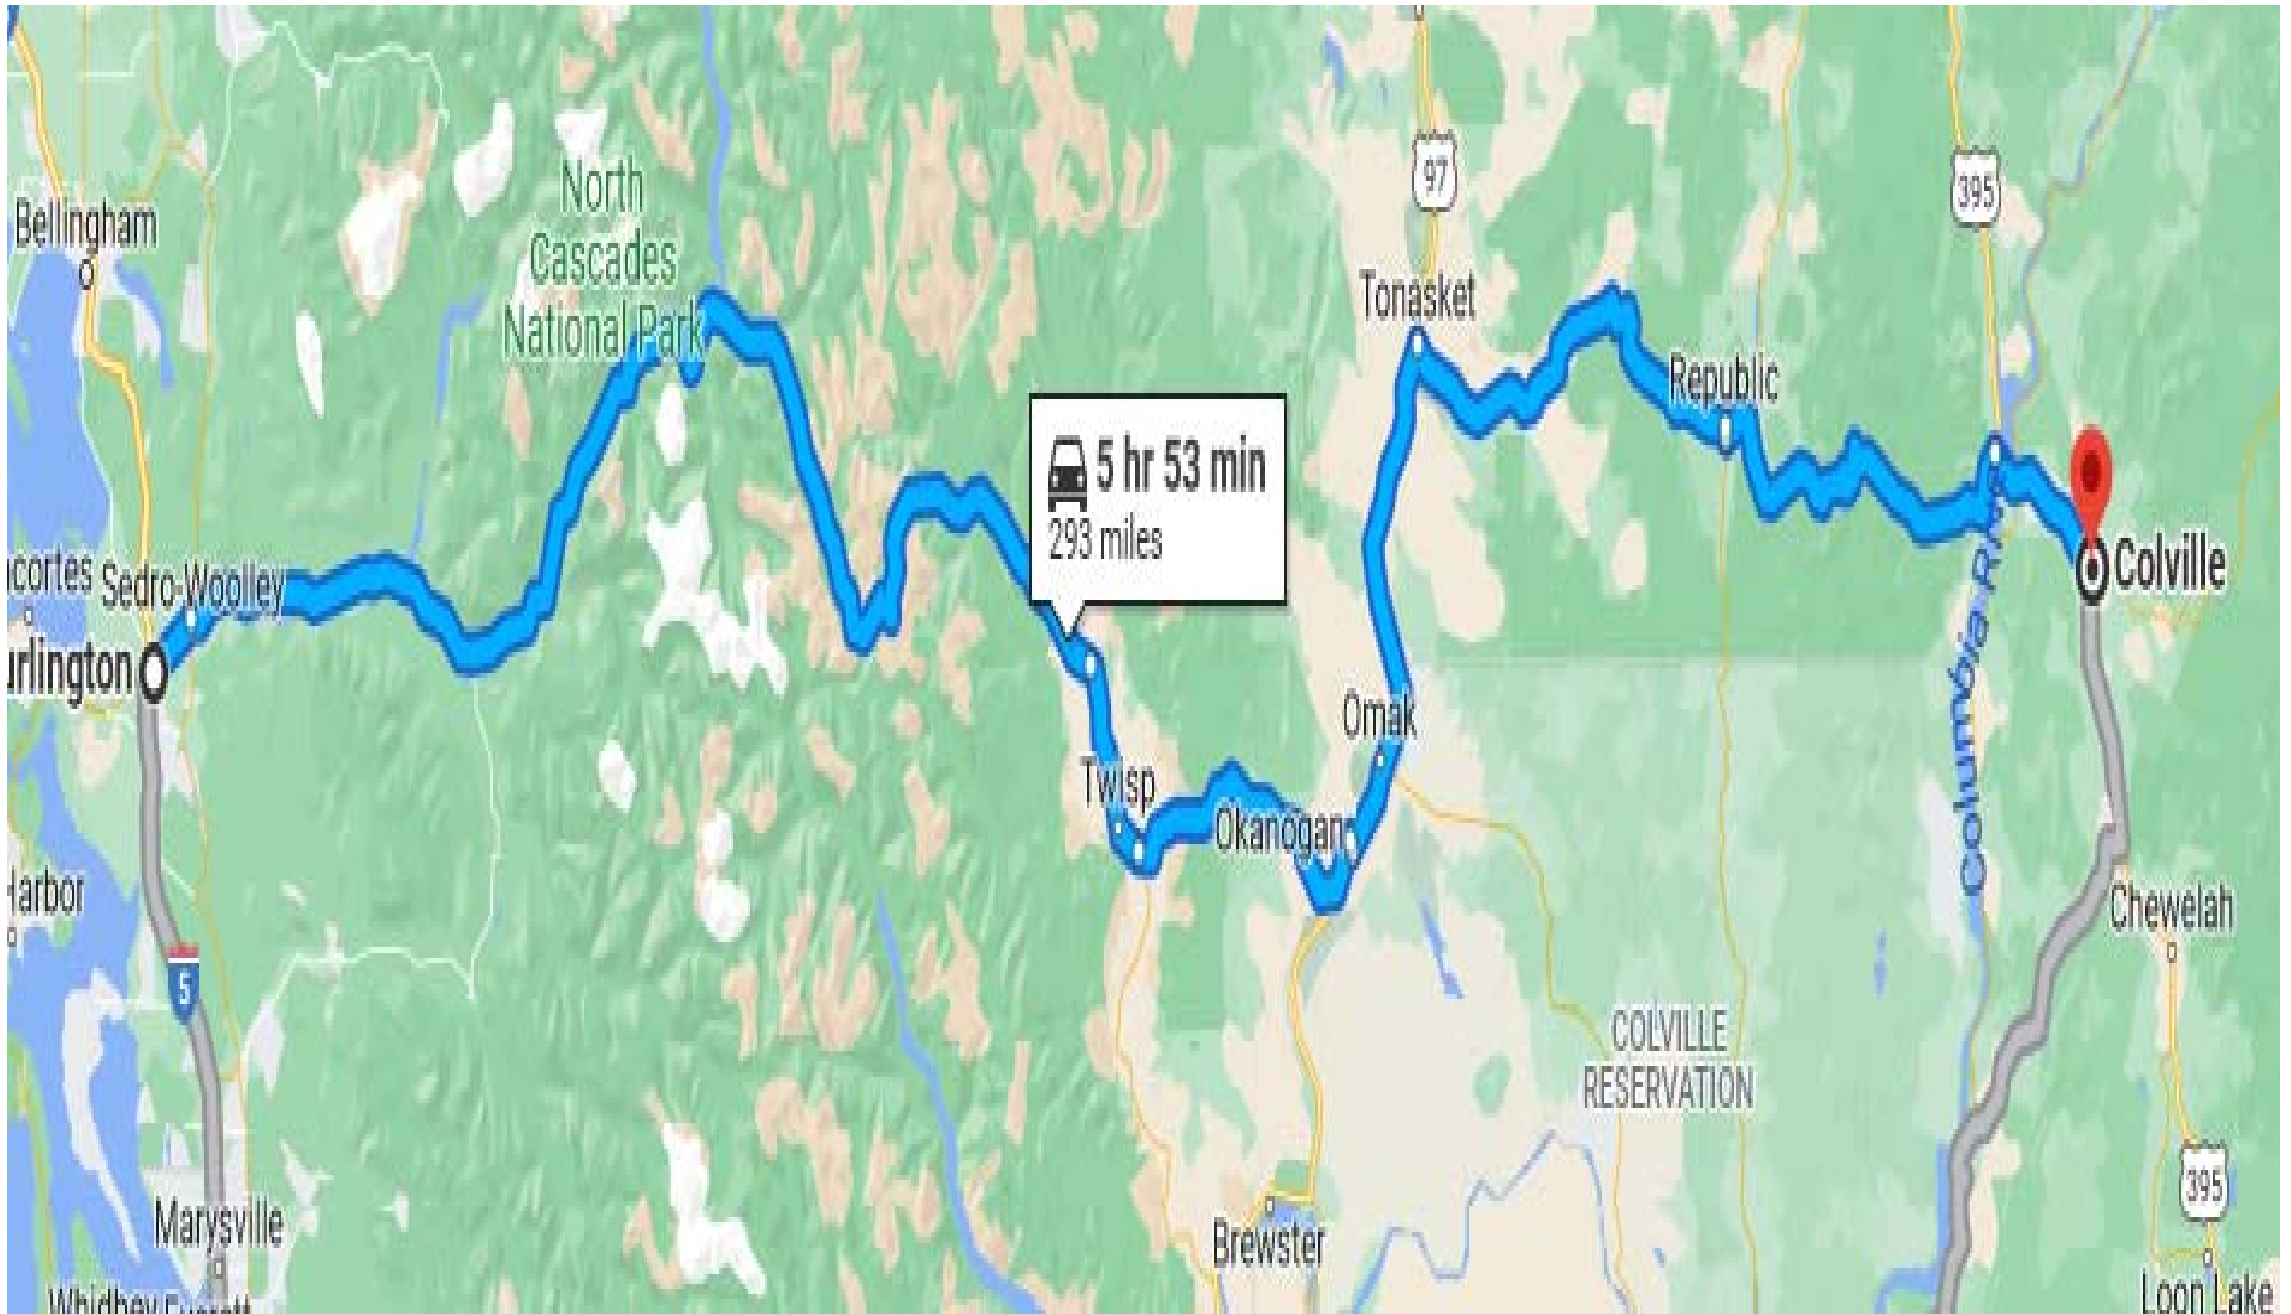

Day 1
Sunday
July 17th

Day 2
Monday
July 18th

Day 3
Tuesday
July 19th

Day 4
Wednesday
July 20th

Day 5

Thursday
July 21th

Sign in

Day 6
Friday
July 22th

Day 7
Saturday
July 23th

Day 8
Sunday
July 24th

Day #	Date	DOTW	Start Town	End Town	Miles	Time
1	July 17th	Sun	Burlington	Colville	293	5h 33min
2	July 18th	Mon	Colville	Tine Road	254	4h 55min
3	July 19th	Tues	Tine Road	Helena	328	7h 09min
4	July 20th	Wed	Helena	Cooke City	324	5h 40min
5	July 21st	Thurs	Cooke City	Idaho Falls	343	7h 19 min
6	July 22nd	Fri	Idaho Falls	McCall	370	6h 50min
7	July 23rd	Sat	McCall	Lewiston	260	7h 00min
8	July 24rd	Sun	Lewiston	Snohomish	342	6h 30min
TOTAL					2514	50h 56min

JULY 2022						
SUN	MON	TUE	WED	THU	FRI	SAT
					1	2
3	4	5	6	7	8	9
10	11	12	13	14	15	16
17	18	19	20	21	22	23
24	25	26	27	28	29	30
31						