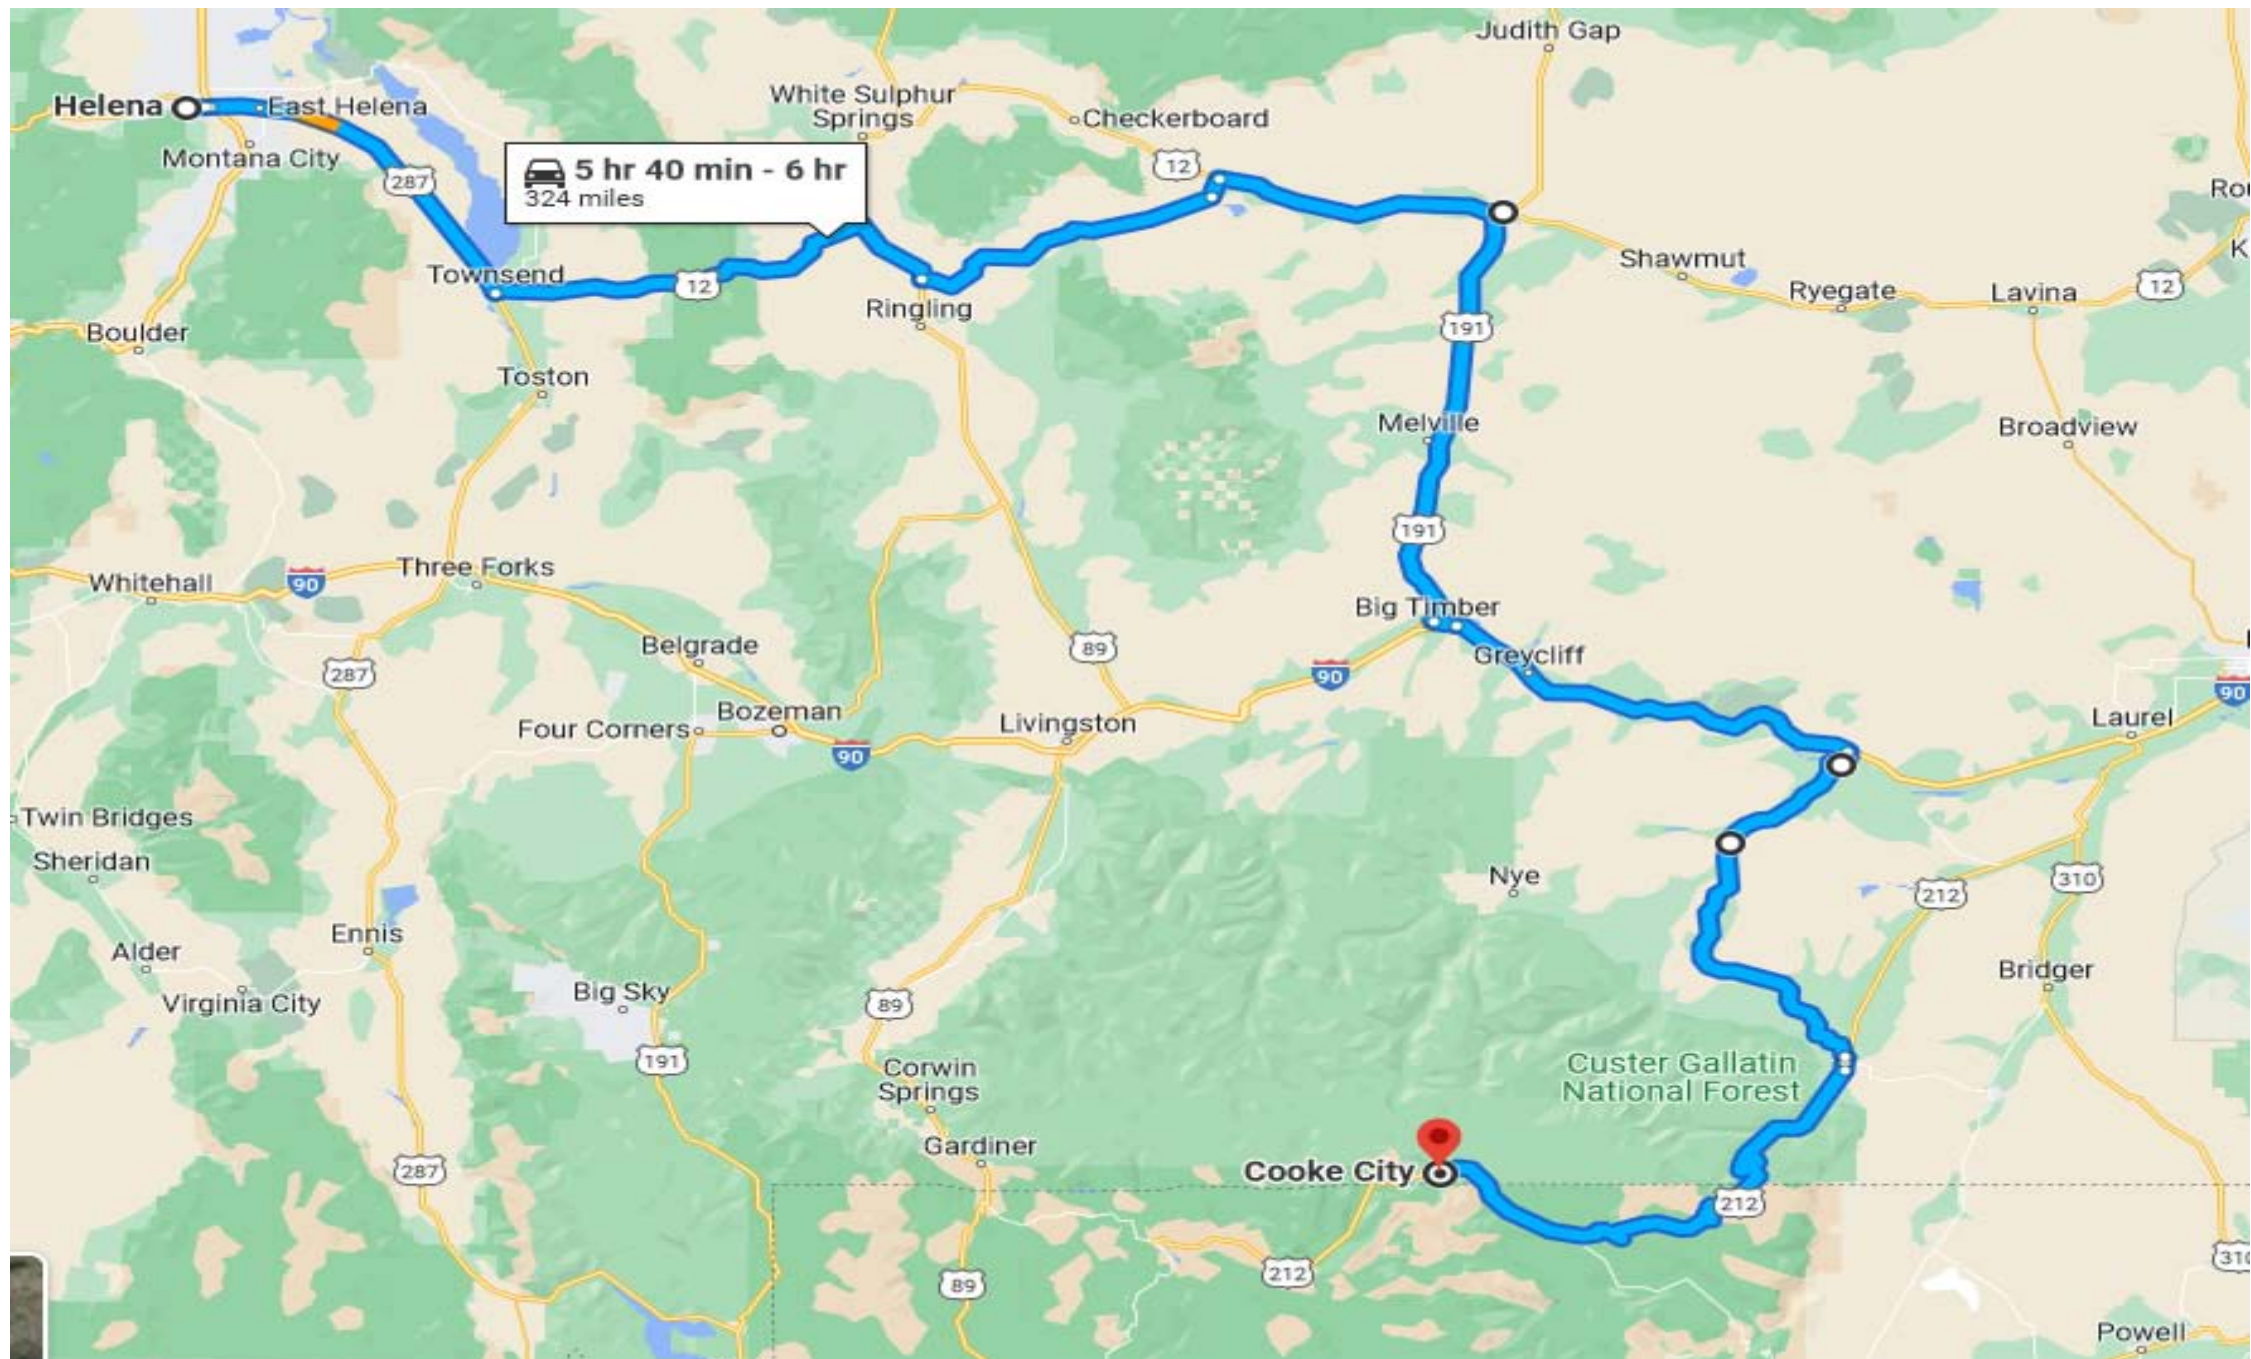

Day 1
Sunday
July 17th

Day 2
Monday
July 18th

Day 3
Tuesday
July 19th

Day 4
Wednesday
July 20th

Day 5

Thursday
July 21th

Sign in

Day 6
Friday
July 22th

Day 7
Saturday
July 23th

Day 8
Sunday
July 24th

Day #	Date	DOTW	Start Town	End Town	Miles	Time
1	July 17th	Sun	Burlington	Colville	293	5h 33min
2	July 18th	Mon	Colville	Tine Road	254	4h 55min
3	July 19th	Tues	Tine Road	Helena	328	7h 09min
4	July 20th	Wed	Helena	Cooke City	324	5h 40min
5	July 21st	Thurs	Cooke City	Idaho Falls	343	7h 19 min
6	July 22nd	Fri	Idaho Falls	McCall	370	6h 50min
7	July 23rd	Sat	McCall	Lewiston	260	7h 00min
8	July 24rd	Sun	Lewiston	Snohomish	342	6h 30min
TOTAL					2514	50h 56min

JULY 2022						
SUN	MON	TUE	WED	THU	FRI	SAT
					1	2
3	4	5	6	7	8	9
10	11	12	13	14	15	16
17	18	19	20	21	22	23
24	25	26	27	28	29	30
31						