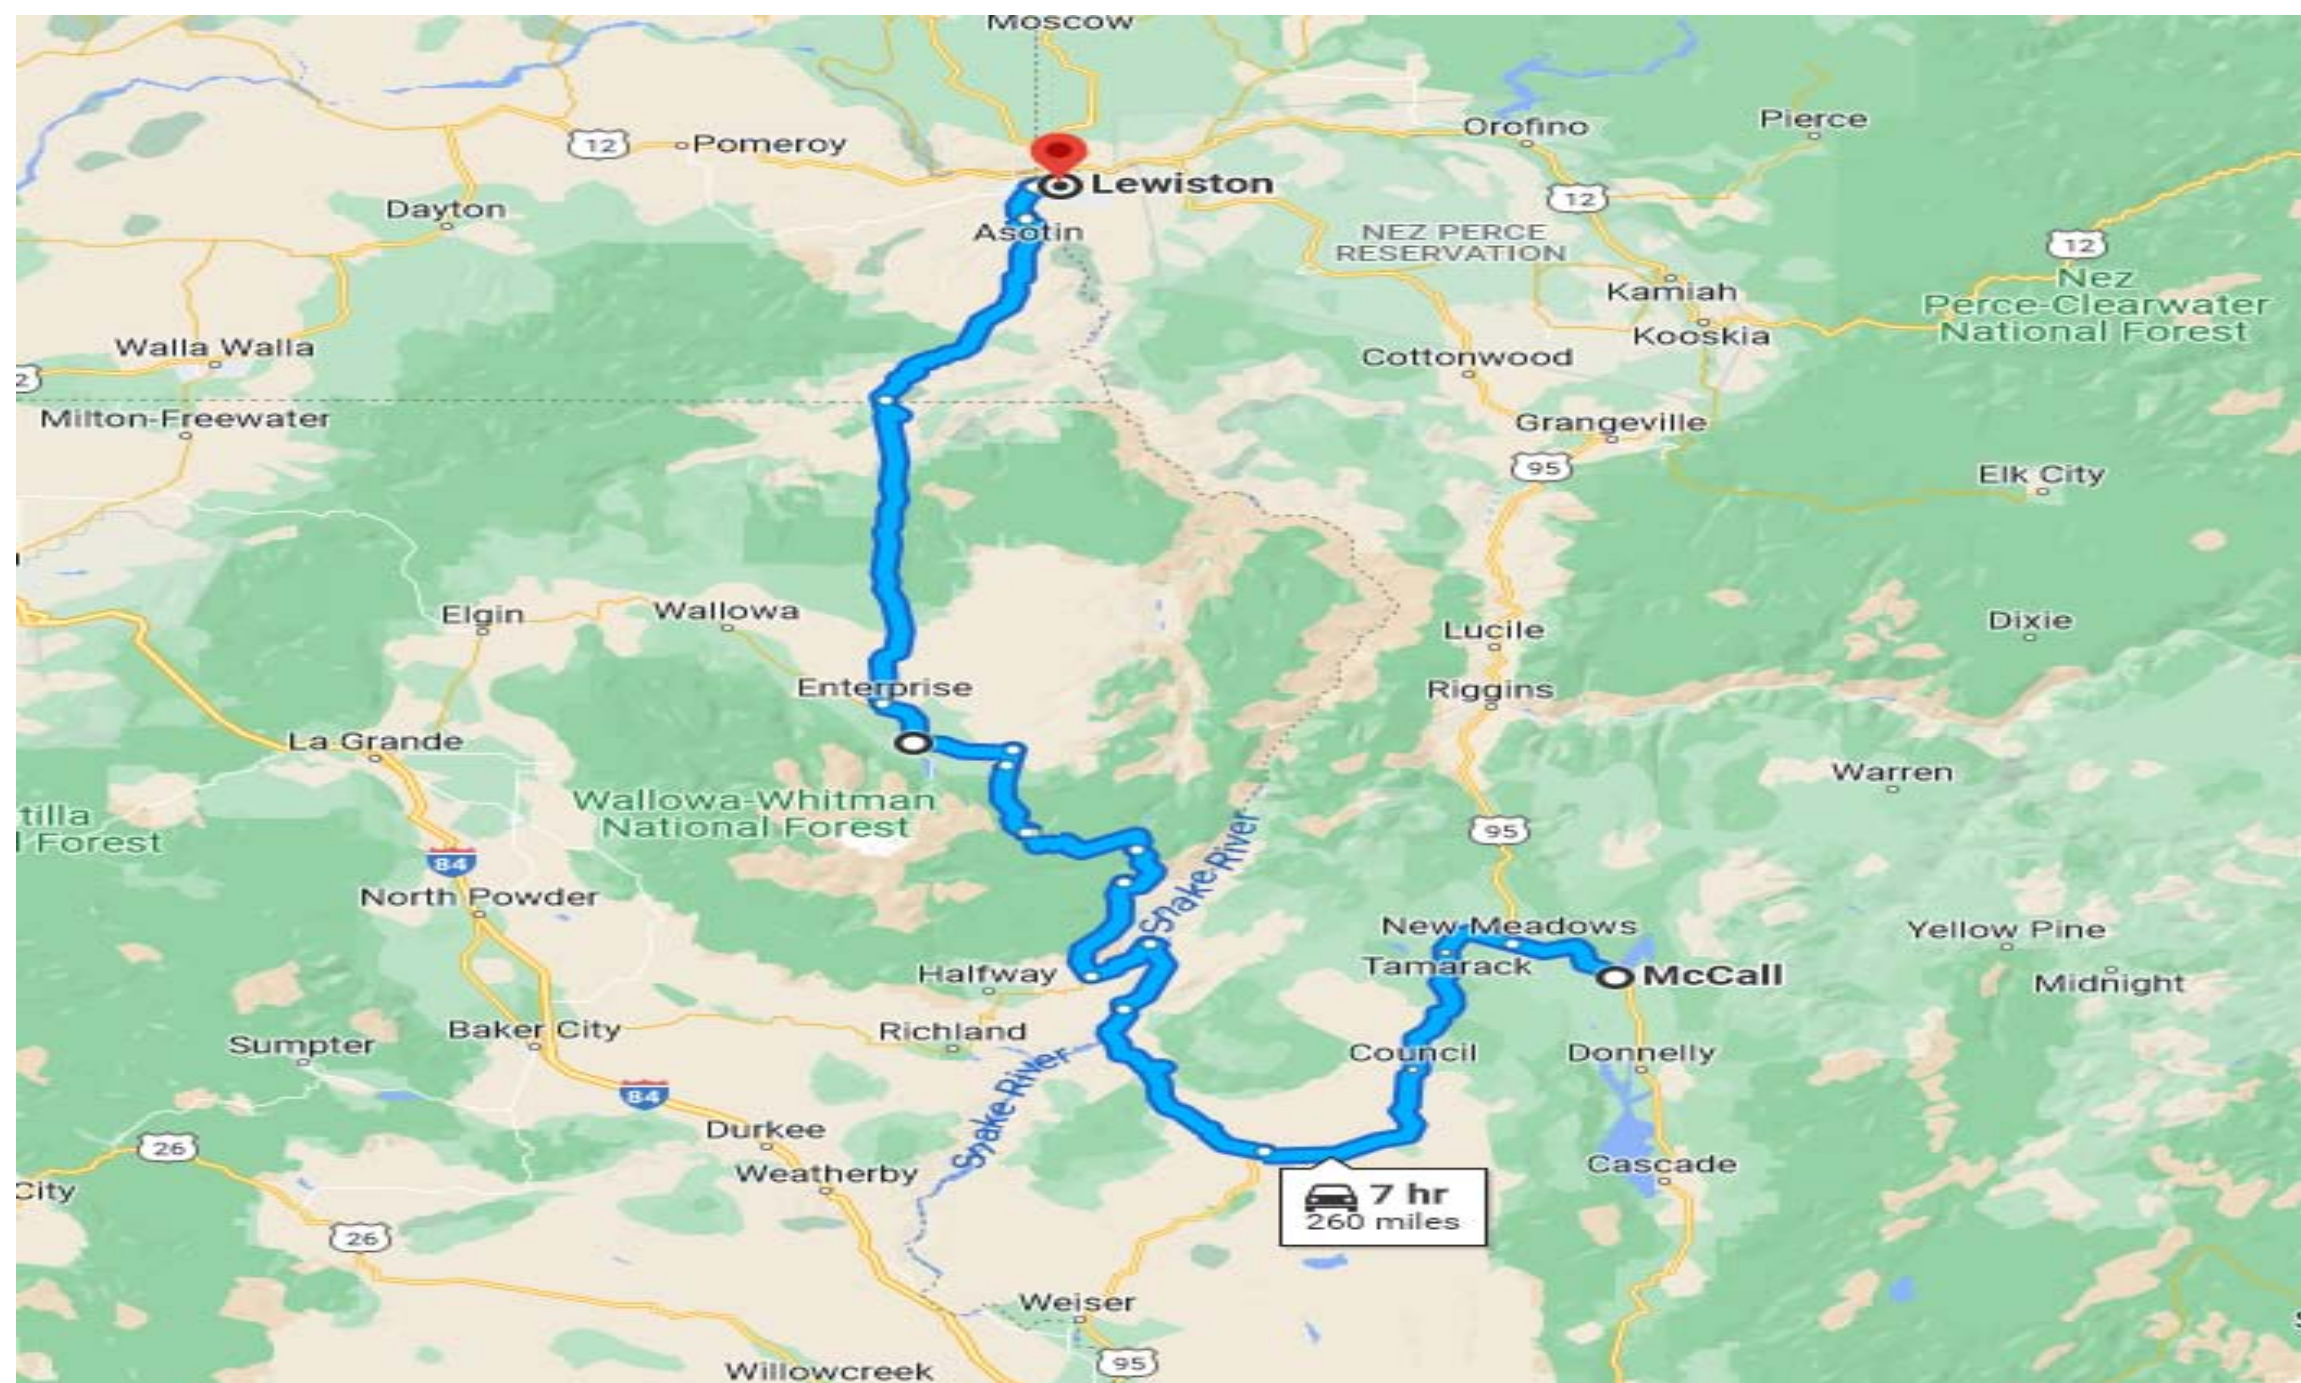

Day 1
Sunday
July 17th

Day 2
Monday
July 18th

Day 3
Tuesday
July 19th

Day 4
Wednesday
July 20th

Day 5

Thursday
July 21th

Sign in

Day 6
Friday
July 22th

Day 7
Saturday
July 23th

Day 8
Sunday
July 24th

Day #	Date	DOTW	Start Town	End Town	Miles	Time
1	July 17th	Sun	Burlington	Colville	293	5h 33min
2	July 18th	Mon	Colville	Tine Road	254	4h 55min
3	July 19th	Tues	Tine Road	Helena	328	7h 09min
4	July 20th	Wed	Helena	Cooke City	324	5h 40min
5	July 21st	Thurs	Cooke City	Idaho Falls	343	7h 19 min
6	July 22nd	Fri	Idaho Falls	McCall	370	6h 50min
7	July 23rd	Sat	McCall	Lewiston	260	7h 00min
8	July 24rd	Sun	Lewiston	Snohomish	342	6h 30min
TOTAL					2514	50h 56min

JULY 2022						
SUN	MON	TUE	WED	THU	FRI	SAT
					1	2
3	4	5	6	7	8	9
10	11	12	13	14	15	16
17	18	19	20	21	22	23
24	25	26	27	28	29	30
31						