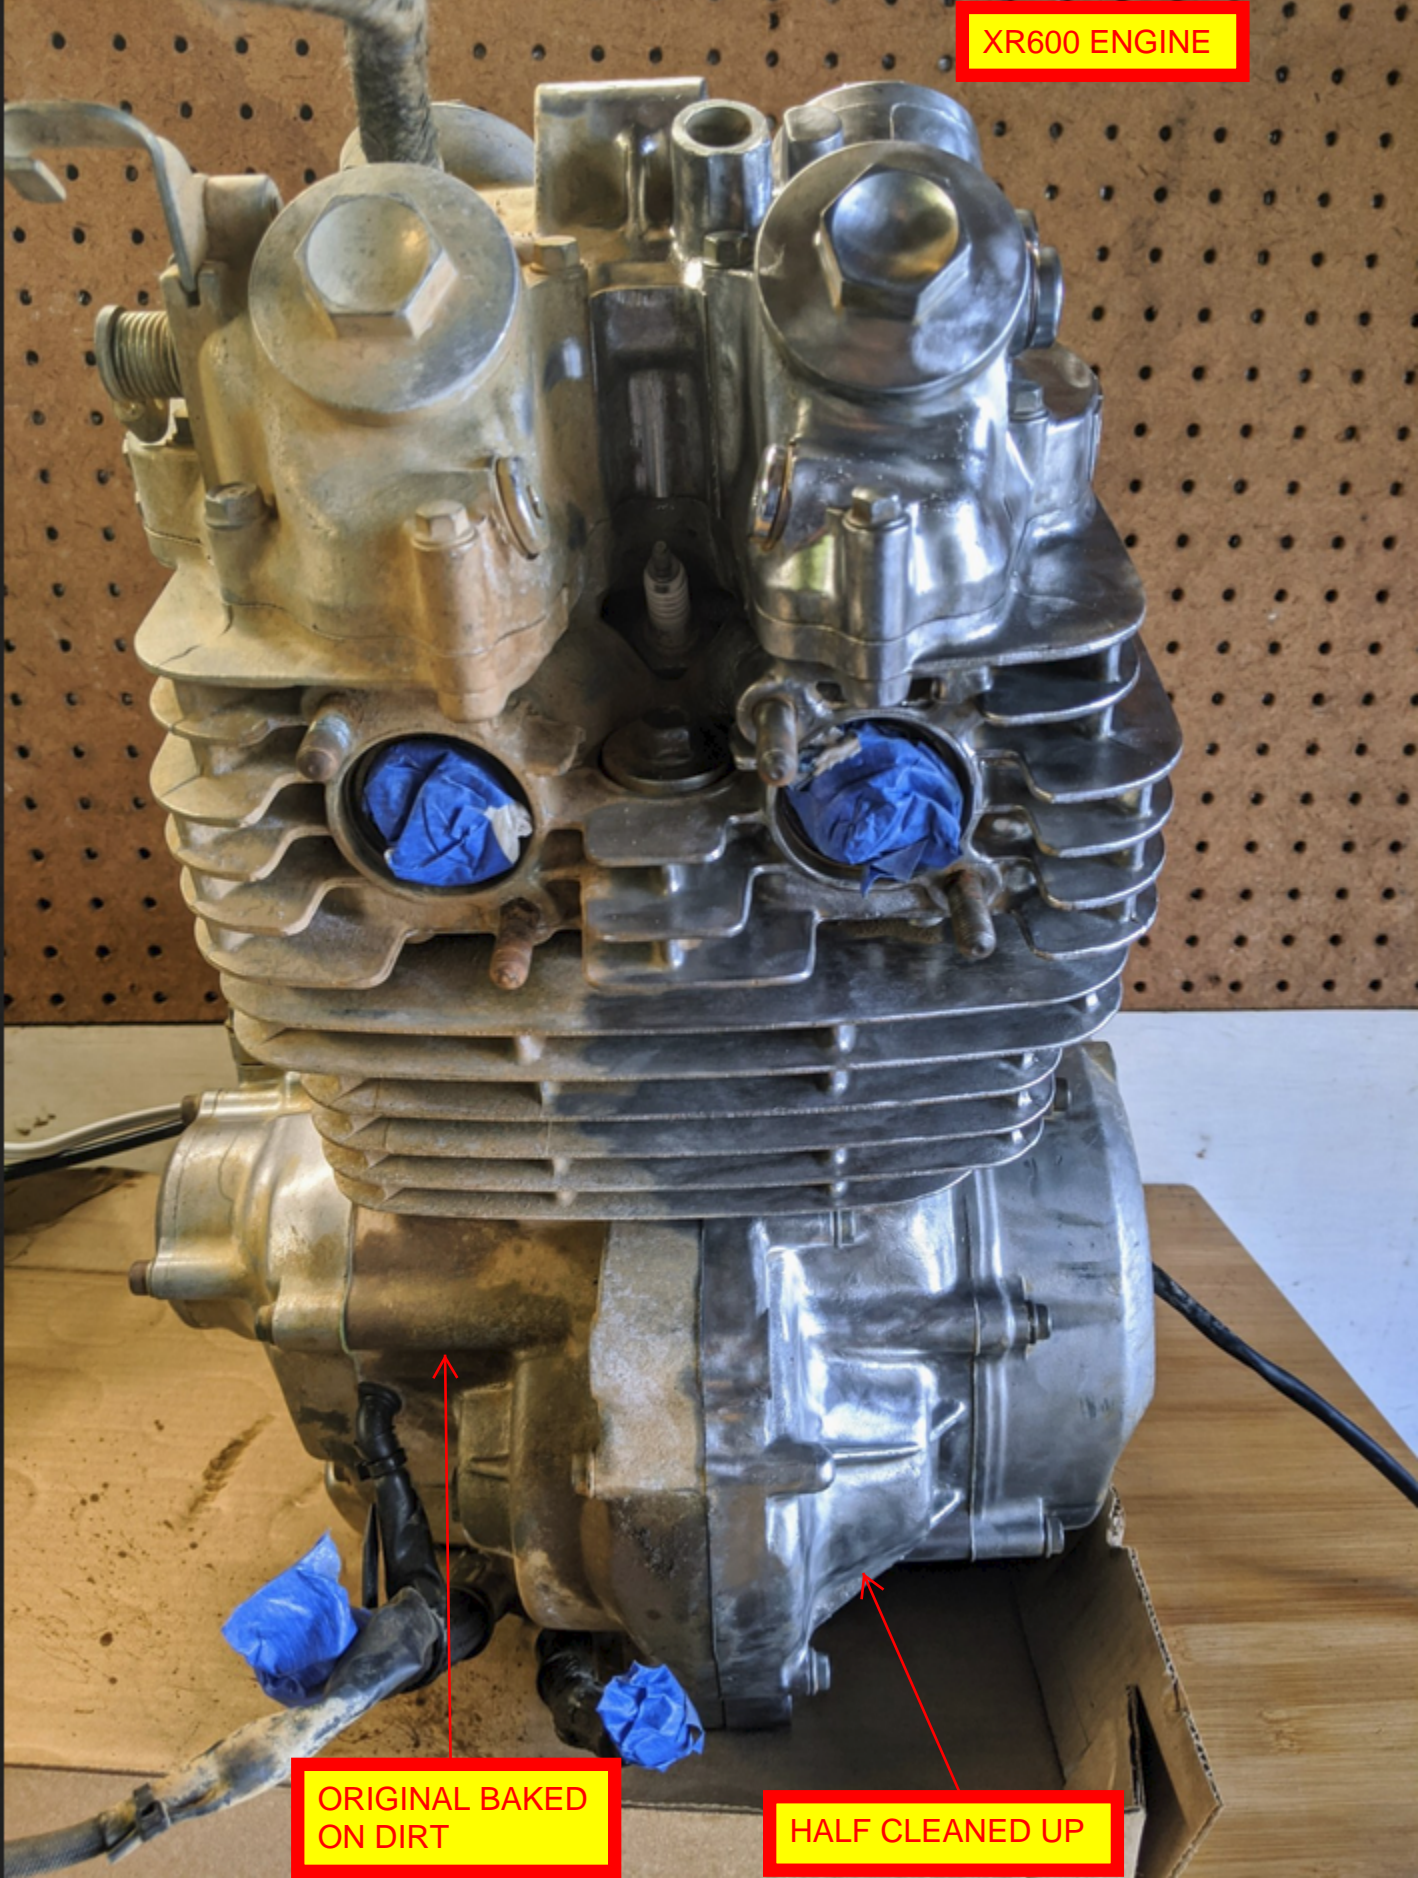

XR600 ENGINE

ORIGINAL BAKED ON DIRT

HALF CLEANED UP

LOOKING GOOD!!!!

1991 XR600
ALMOST FINISHED

1991 XR600
ALMOST FINISHED